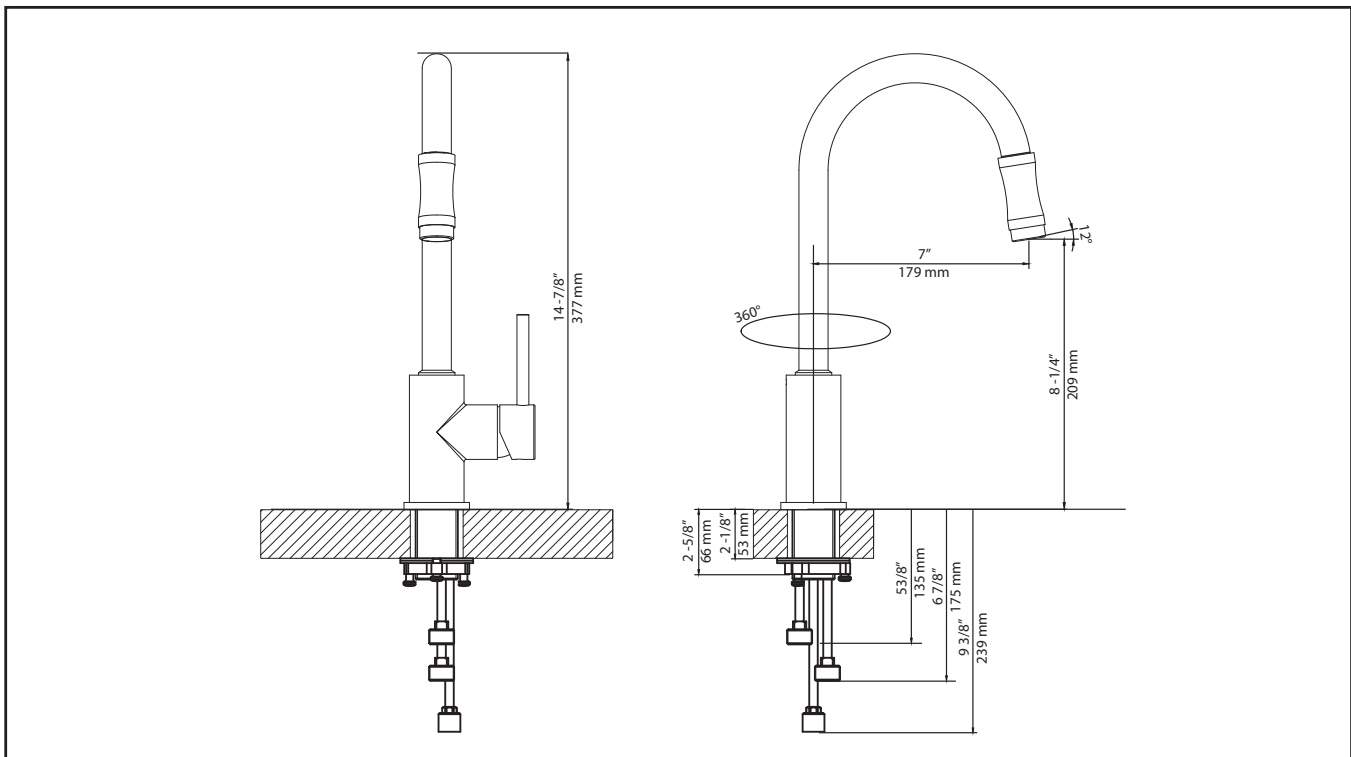

KPF-1622

Single Lever Pull Out Kitchen Faucet

Chrome / Satin Nickel Finishes

Kräus®

SPECIFICATION SHEET

Material

Body: Brass
Handle: Zinc
Sprayer: Brass
Waterway: Braided Nylon

Spout

Swivel: 360
Design: Full Body
Pull Down

Sprayhead

Flow Rate: 1.5 gpm (5.7L/min) @ 60 psi
Aerator: Neoperl/1.5GPM
Name: Perlator Honeycomb
Function: Stream

Hose

Type: Haoyamei

Cartridge

Brand: Kerox
Size: 35mm
Style: Lever

Mounting

Holes: 1 Hole
Type: Brass Nut

Waterlines

Type : Haoyamei, 600mm
Flexible
Connections: 3/8"
Materials: Braided Stainless Steel
Included

Dimensions

Faucet Dimensions: 14 7/8" x 7" x 2"
Handle Clearance: 2 3/4"

Accessories Included

Weight, Hex Wrench

Kraus Limited Lifetime Warranty: See website for details www.kraususa.com

1.800.775.0703 / customerservice@kraususa.com

Codes/Standards: Meets ASME A112.18.1/CSA B125.1, NSF/ANSI Standard 61 certified by IAPMO, NSF/ANSI Standard 372 certified by IAPMO, CAL GREEN, CEC, DOE, ADA

REV. August 16, 2016